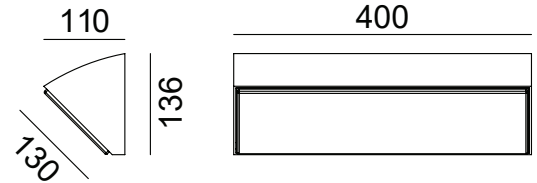

## SPECIFICATIONS

Product Code	KL-W226
Power	60W
Input	220-240V
Luminous flux	5000 lm
Color Temperature	2700k-6500k
Beam Angle	120°
Power factor	≥0.90
CRI	80
Finishing Colors	White/Silver Grey/Dark Grey/Black
LED Type	SMD
IP Rating	IP65 Class 1
Size	400mm*110mm*136mm
Warranty	3 years